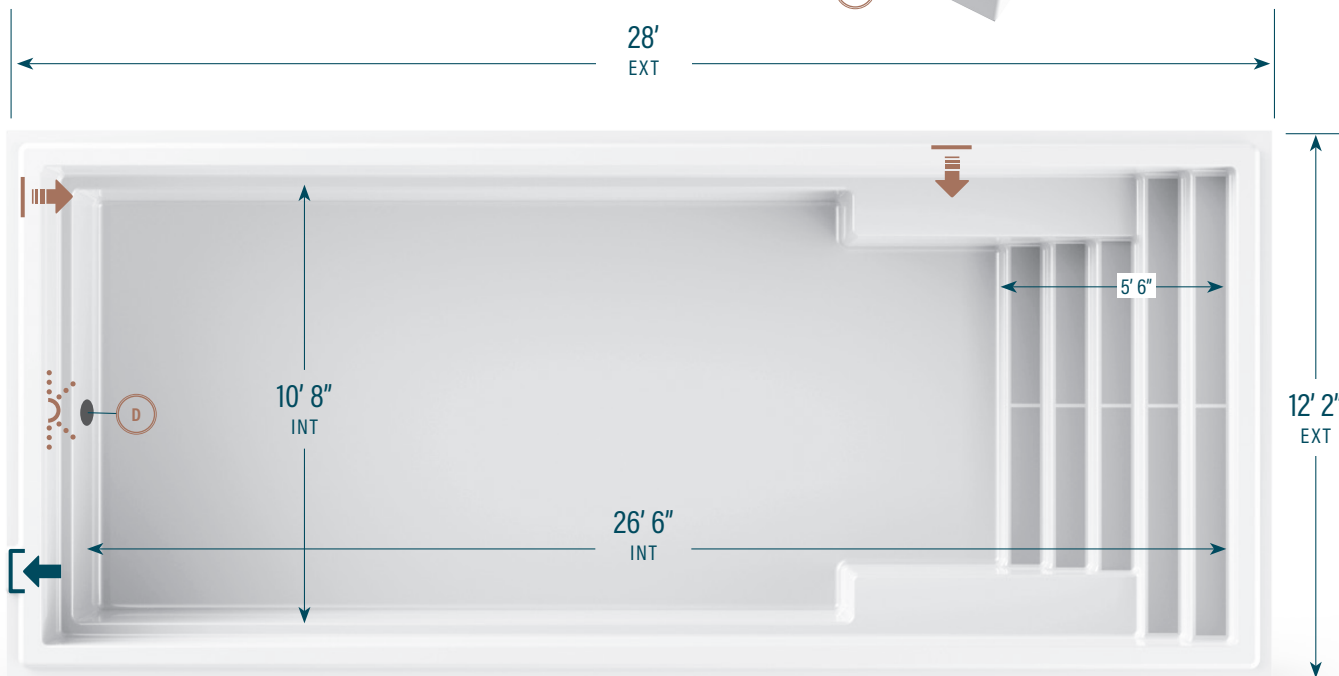

moVa

CONTEMPORARY POOLS

12' x 28'

CAPACITY:
7,760 US gallons
29,376 litres

LEGEND

SKIMMER	➔]	SIDE BOTTOM DRAIN	(D)	WATER RETURN	⏪	LED LIGHT	⋯	COLORS	
								WILD WOLF	■
								SEA FOAM	■

The information in this document is provided for informational purposes only. Consult an authorized dealer and the Mova Pools installation guide for product specifications and installation instructions before purchasing a pool. An installation that does not conform to the instructions may void your warranty.