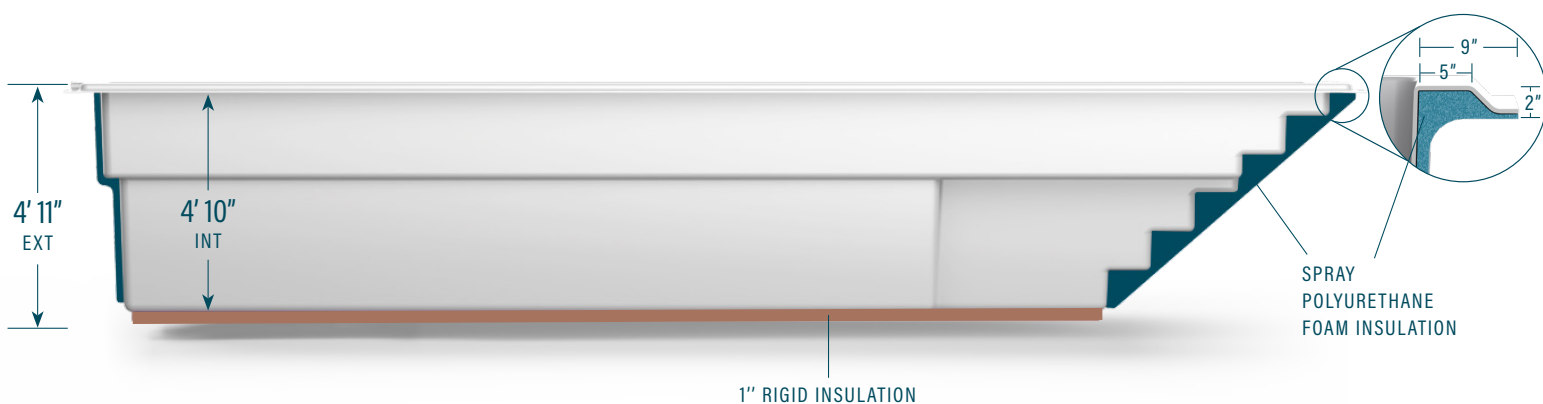

moVa

CONTEMPORARY POOLS

12' x 28'

CAPACITY:
7,760 US gallons
29,376 litres

LEGEND

SKIMMER	➔]	SIDE BOTTOM DRAIN	(D)	WATER RETURN	⏪	LED LIGHT	⋯	COLORS	
								WILD WOLF	■
								SEA FOAM	■

The information in this document is provided for informational purposes only. Consult an authorized dealer and the Mova Pools installation guide for product specifications and installation instructions before purchasing a pool. An installation that does not conform to the instructions may void your warranty.