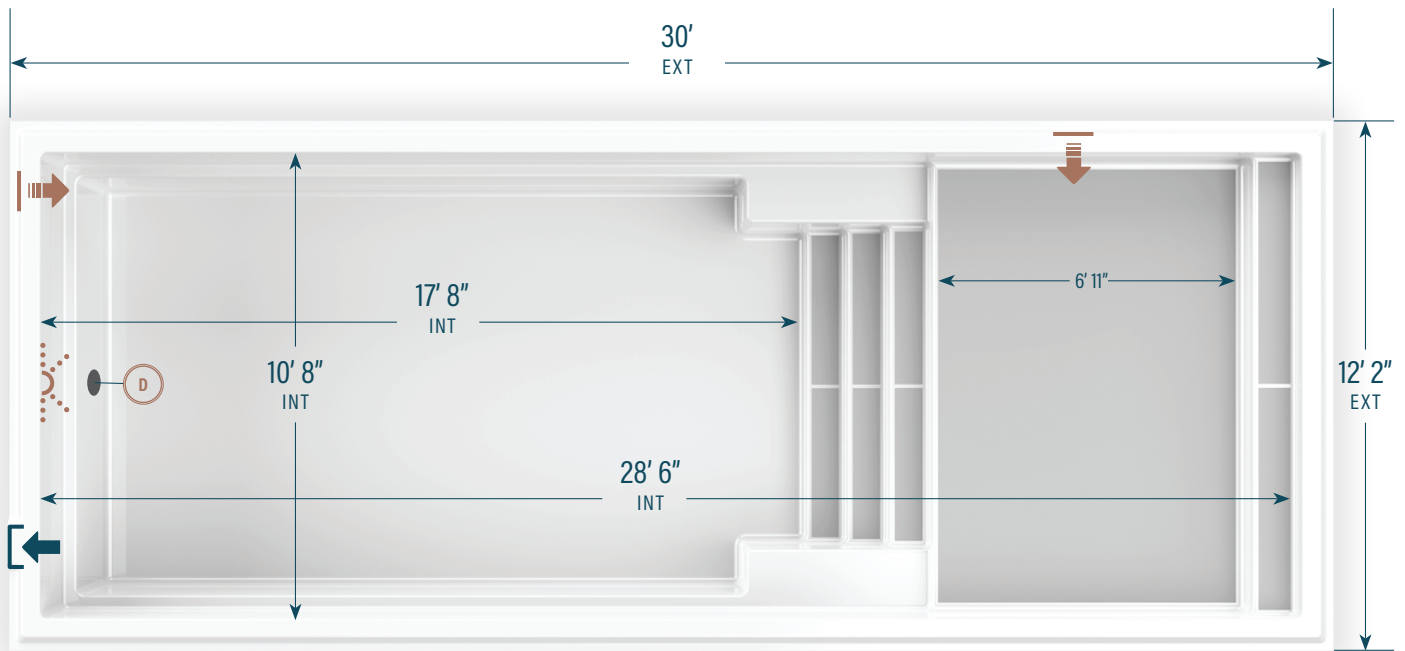

moVa

CONTEMPORARY POOLS

12' x 30' with beach

CAPACITY:
6,957 US gallons
26,336 litres

LEGEND

SKIMMER		SIDE BOTTOM DRAIN		WATER RETURN		LED LIGHT		COLORS	
								WILD WOLF	
								SEA FOAM	

The information in this document is provided for informational purposes only. Consult an authorized dealer and the Mova Pools installation guide for product specifications and installation instructions before purchasing a pool. An installation that does not conform to the instructions may void your warranty.