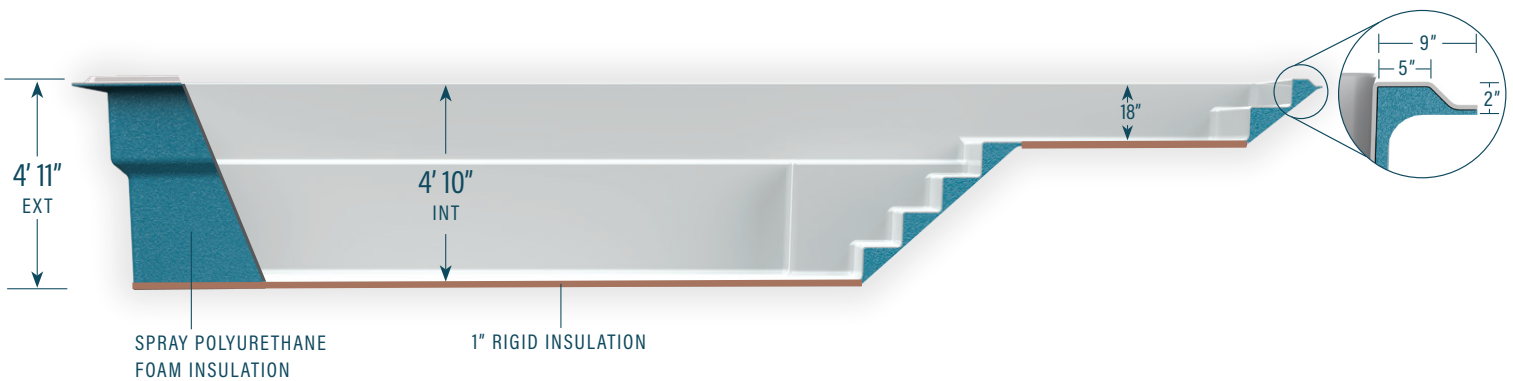

moVa

CONTEMPORARY POOLS

12' x 30' with beach

CAPACITY:
6,957 US gallons
26,336 litres

LEGEND

SKIMMER		SIDE BOTTOM DRAIN		WATER RETURN		LED LIGHT		COLORS	
								WILD WOLF	
								SEA FOAM	

The information in this document is provided for informational purposes only. Consult an authorized dealer and the Mova Pools installation guide for product specifications and installation instructions before purchasing a pool. An installation that does not conform to the instructions may void your warranty.