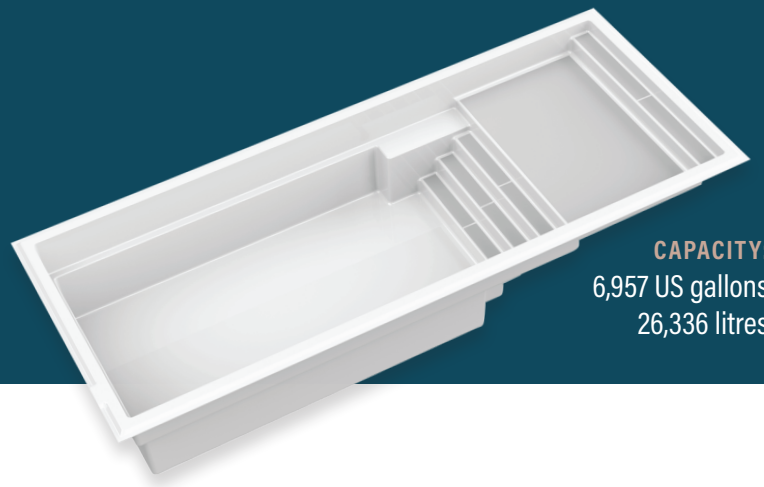

moVa

CONTEMPORARY POOLS

12' x 30' with beach

CAPACITY:
6,957 US gallons
26,336 litres

LEGEND

SKIMMER		SIDE BOTTOM DRAIN		WATER RETURN		LED LIGHT		COLORS	
								WILD WOLF	
								SEA FOAM	

The information in this document is provided for informational purposes only. Consult an authorized dealer and the Mova Pools installation guide for product specifications and installation instructions before purchasing a pool. An installation that does not conform to the instructions may void your warranty.