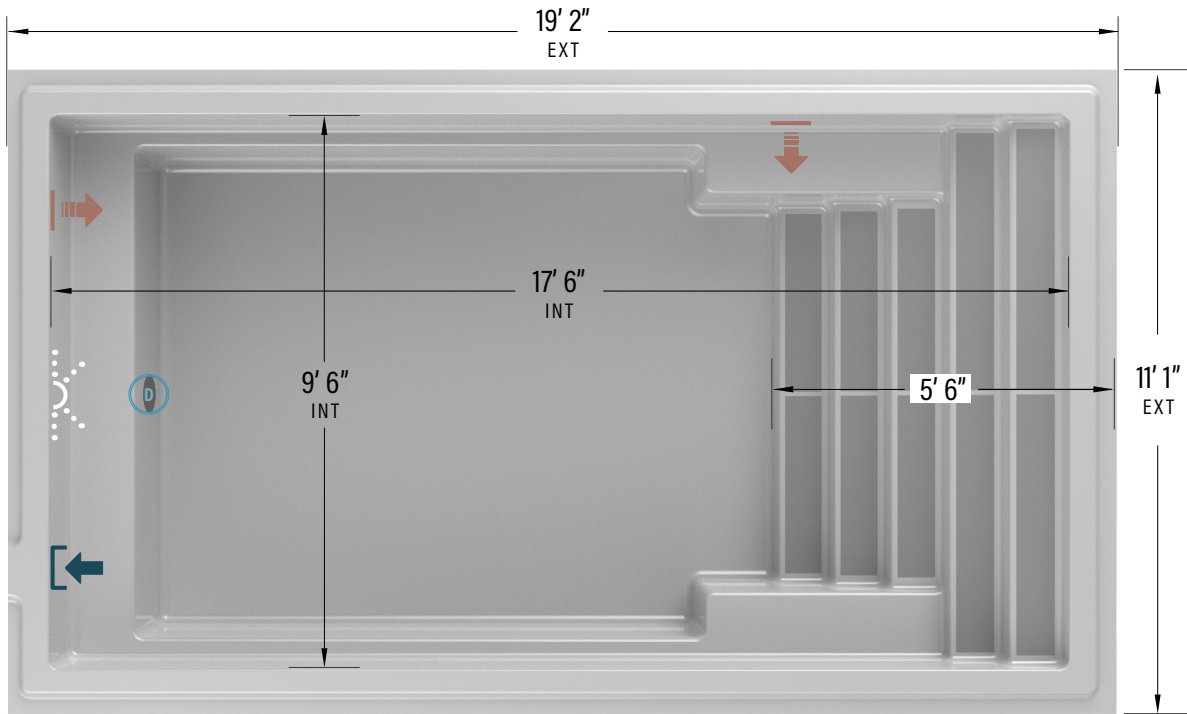

moVa

CONTEMPORARY POOLS

CAPACITY

4,173 US gallons

15,800 litres

11' x 19'

LEGEND

SKIMMER	→]	SIDE BOTTOM DRAIN	(D)	WATER RETURN	←	LED LIGHT	⋯
---------	-----	-------------------	-----	--------------	---	-----------	---