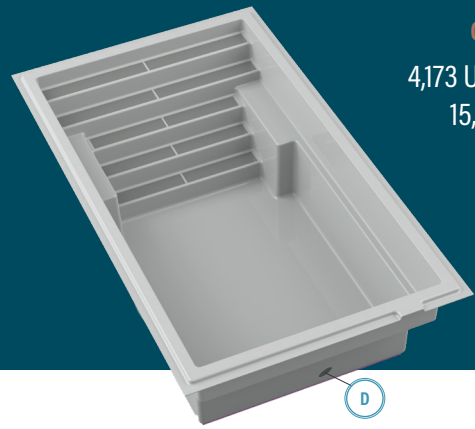

moVa

CONTEMPORARY POOLS

CAPACITY

4,173 US gallons

15,800 litres

11' x 19'

LEGEND

SKIMMER	→]	SIDE BOTTOM DRAIN	(D)	WATER RETURN	←	LED LIGHT	⋯
---------	-----	-------------------	-----	--------------	---	-----------	---