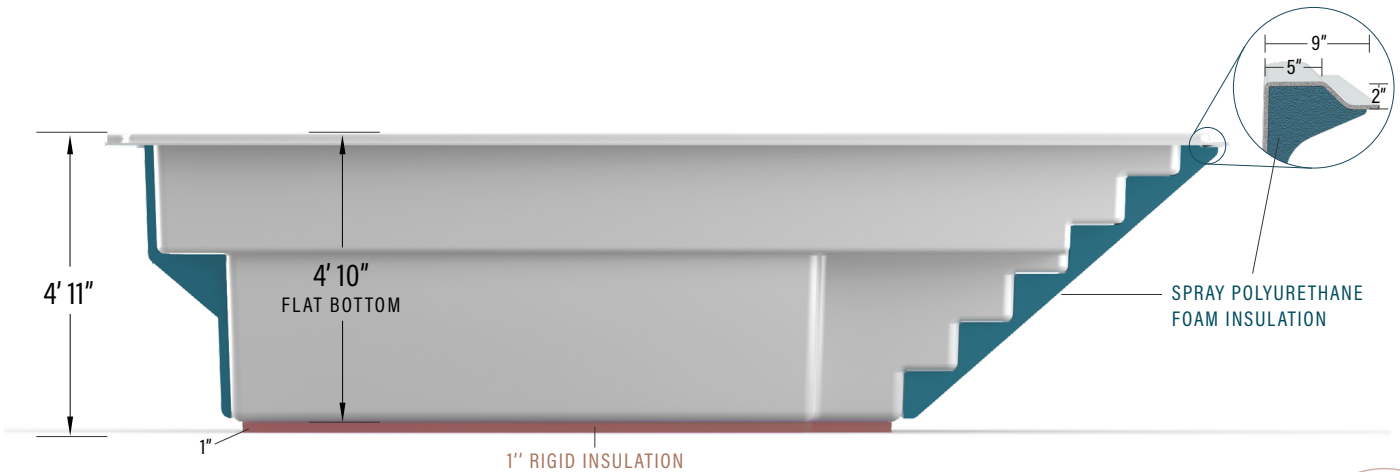

moVa

CONTEMPORARY POOLS

CAPACITY

4,173 US gallons

15,800 litres

11' x 19'

LEGEND

SKIMMER	→]	SIDE BOTTOM DRAIN	(D)	WATER RETURN	←	LED LIGHT	⋯
---------	-----	-------------------	-----	--------------	---	-----------	---