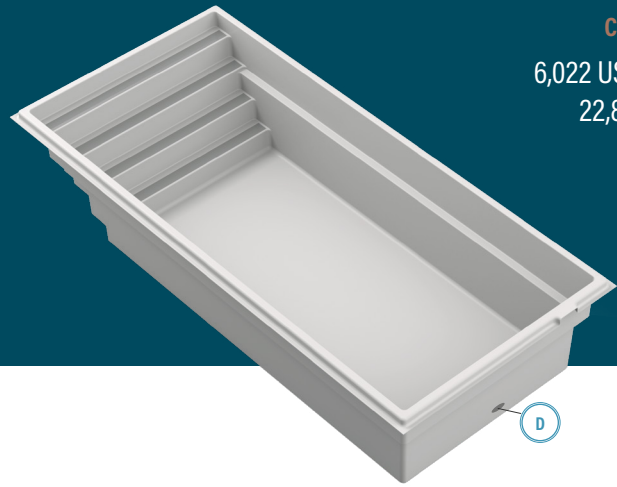

moVa

CONTEMPORARY POOLS

11' x 23'

CAPACITY
6,022 US gallons
22,800 litres

LEGEND

SKIMMER	→]	SIDE BOTTOM DRAIN	(D)	WATER RETURN	←	LED LIGHT	⋈
---------	-----	-------------------	-----	--------------	---	-----------	---