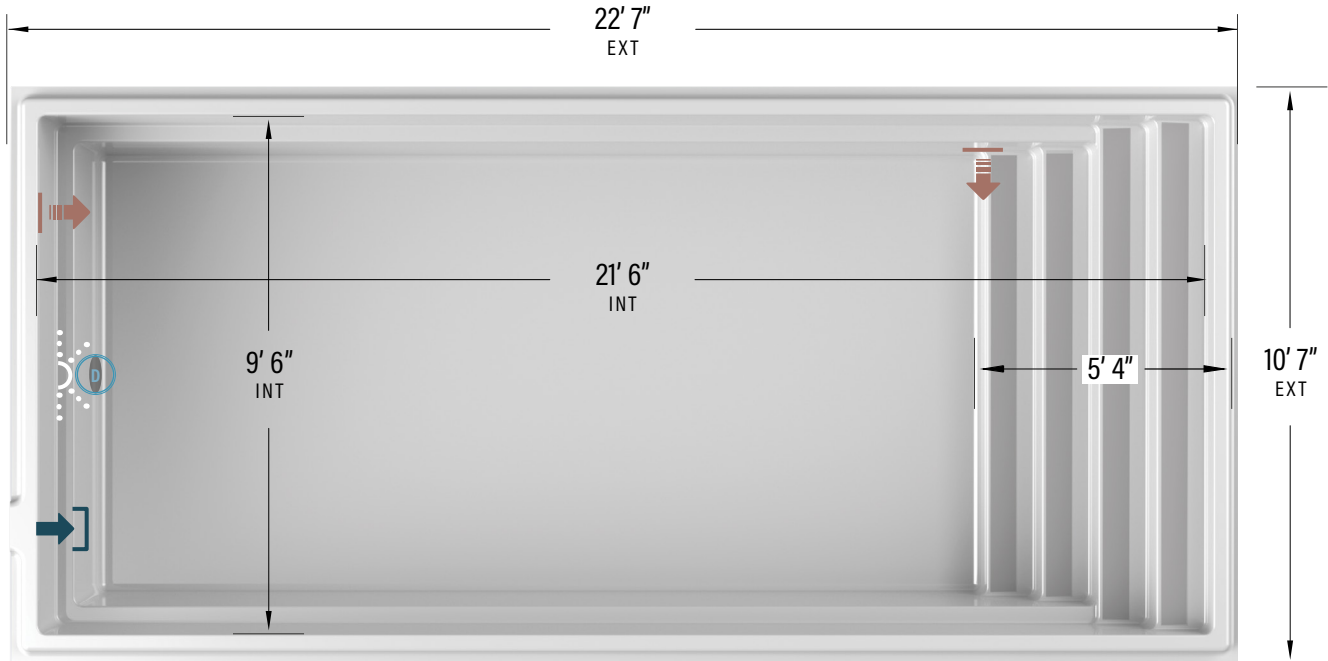

moVa

CONTEMPORARY POOLS

11' x 23'

CAPACITY
6,022 US gallons
22,800 litres

LEGEND

SKIMMER	→]	SIDE BOTTOM DRAIN	(D)	WATER RETURN	←	LED LIGHT	⋈
---------	-----	-------------------	-----	--------------	---	-----------	---