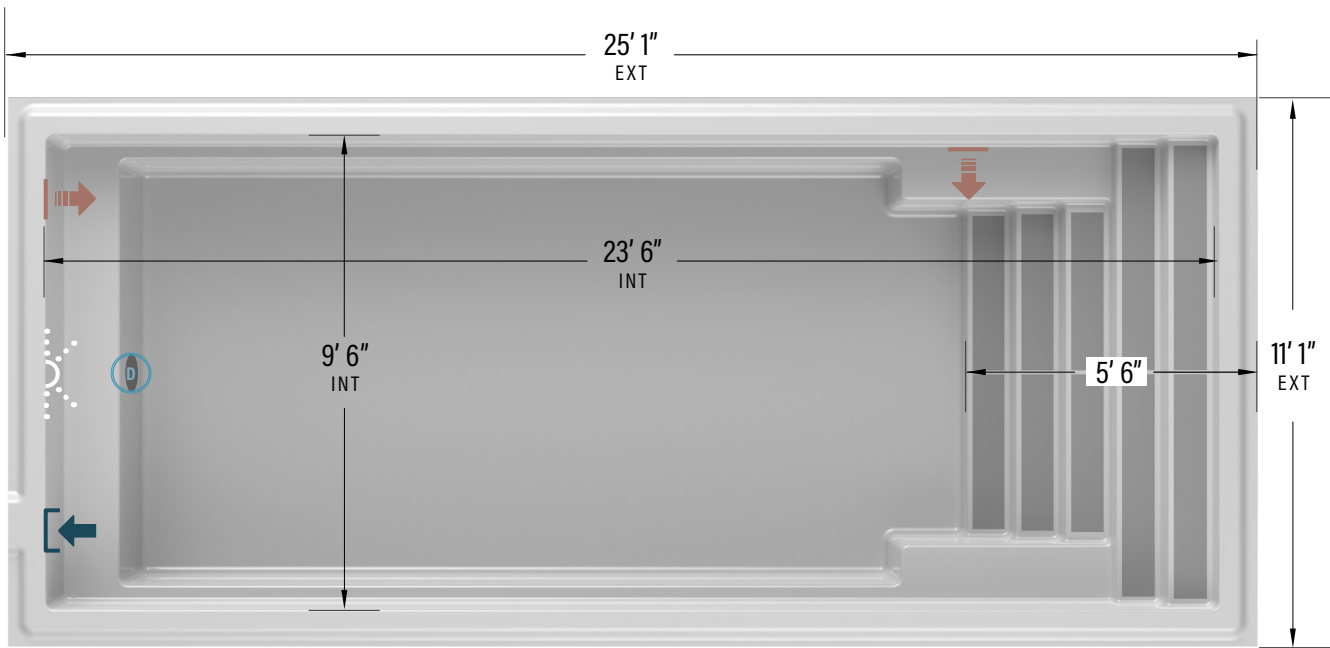

## 11' x 25'

CAPACITY

5,931 US gallons

22,452 litres

### LEGEND

SKIMMER

SIDE  
BOTTOM  
DRAIN

WATER  
RETURN

LED  
LIGHT

The information in this document is provided for informational purposes only. Consult an authorized dealer and the Mova Pools installation guide for product specifications and installation instructions before purchasing a pool. An installation that does not conform to the instructions may void your warranty.