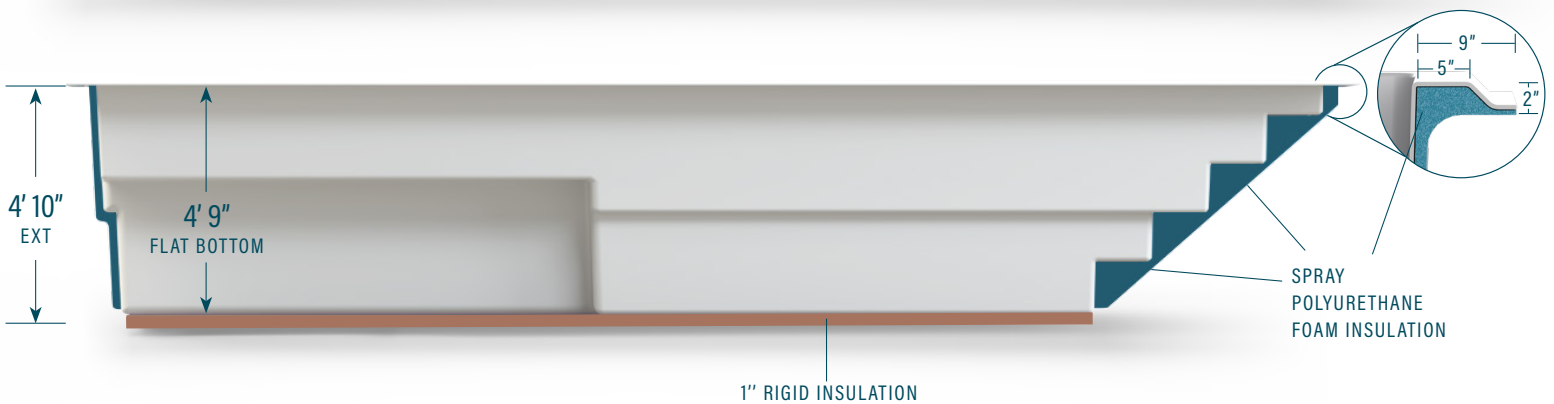

moVa

CONTEMPORARY POOLS

13' x 27'

CAPACITY :
7,597 US gallons
28,760 litres

D

LEGEND

SKIMMER	➔]	SIDE BOTTOM DRAIN	(D)	WATER RETURN	⏪	LED LIGHT	⋯	COLORS	
								WILD WOLF	■
								SEA FOAM	▬

The information in this document is provided for informational purposes only. Consult an authorized dealer and the Mova Pools installation guide for product specifications and installation instructions before purchasing a pool. An installation that does not conform to the instructions may void your warranty.