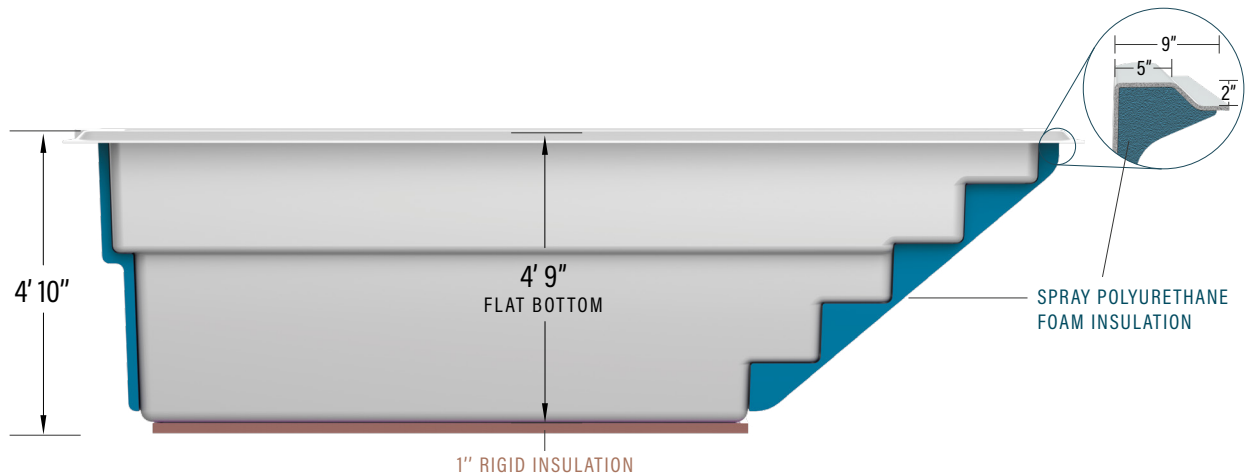

## 8' x 16'

CAPACITY

2,903 US gallons

10,990 litres