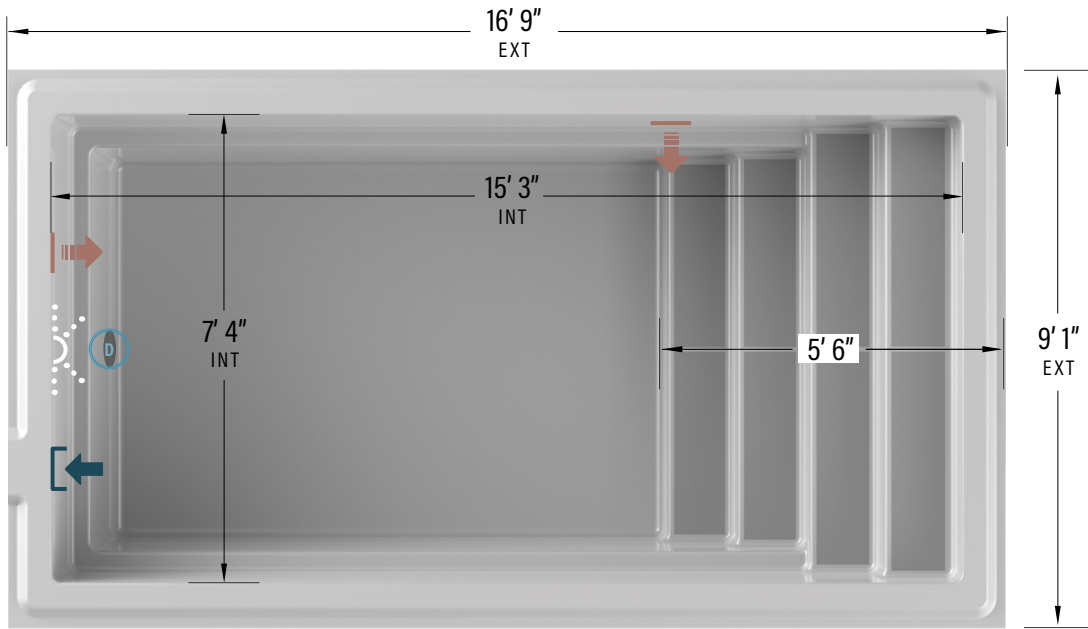

## 8' x 16'

CAPACITY

2,903 US gallons

10,990 litres

### LEGEND

SKIMMER

SIDE  
BOTTOM  
DRAIN

WATER  
RETURN

LED  
LIGHT

The information in this document is provided for informational purposes only. Consult an authorized dealer and the Mova Pools installation guide for product specifications and installation instructions before purchasing a pool. An installation that does not conform to the instructions may void your warranty.