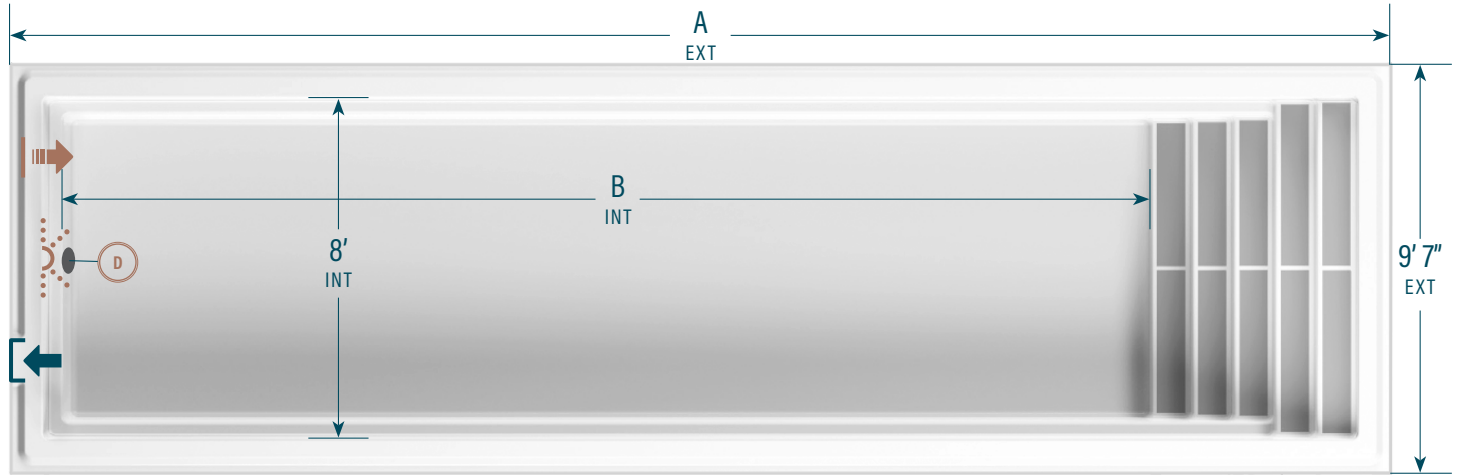

moVa

CONTEMPORARY POOLS

Lap pools

MODEL SHOWN 9'X31'

MODELS	A	B	CAPACITY (LITRE)	CAPACITY (US GALLON)
9'X28'	30'3"	28'8"	23,375	6,175
9'X31'	33'3"	31'8"	26,203	6,922
9'X34'	36'3"	34'8"	29,031	7,669
9'X37'	39'3"	37'8"	31,859	8,416

LEGEND

SKIMMER		SIDE BOTTOM DRAIN		WATER RETURN		LED LIGHT		COLORS	
								WILD WOLF	
								SEA FOAM	

The information in this document is provided for informational purposes only. Consult an authorized dealer and the Mova Pools installation guide for product specifications and installation instructions before purchasing a pool. An installation that does not conform to the instructions may void your warranty.