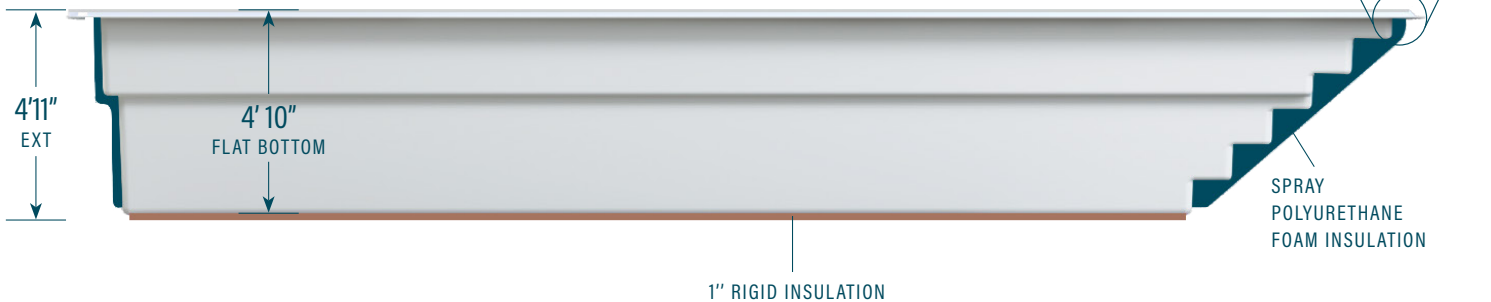

moVa

CONTEMPORARY POOLS

Lap pools

MODEL SHOWN 9'X31'

MODELS	A	B	CAPACITY (LITRE)	CAPACITY (US GALLON)
9'X28'	30'3"	28'8"	23,375	6,175
9'X31'	33'3"	31'8"	26,203	6,922
9'X34'	36'3"	34'8"	29,031	7,669
9'X37'	39'3"	37'8"	31,859	8,416

LEGEND

SKIMMER		SIDE BOTTOM DRAIN		WATER RETURN		LED LIGHT		COLORS	
								WILD WOLF	
								SEA FOAM	

The information in this document is provided for informational purposes only. Consult an authorized dealer and the Mova Pools installation guide for product specifications and installation instructions before purchasing a pool. An installation that does not conform to the instructions may void your warranty.